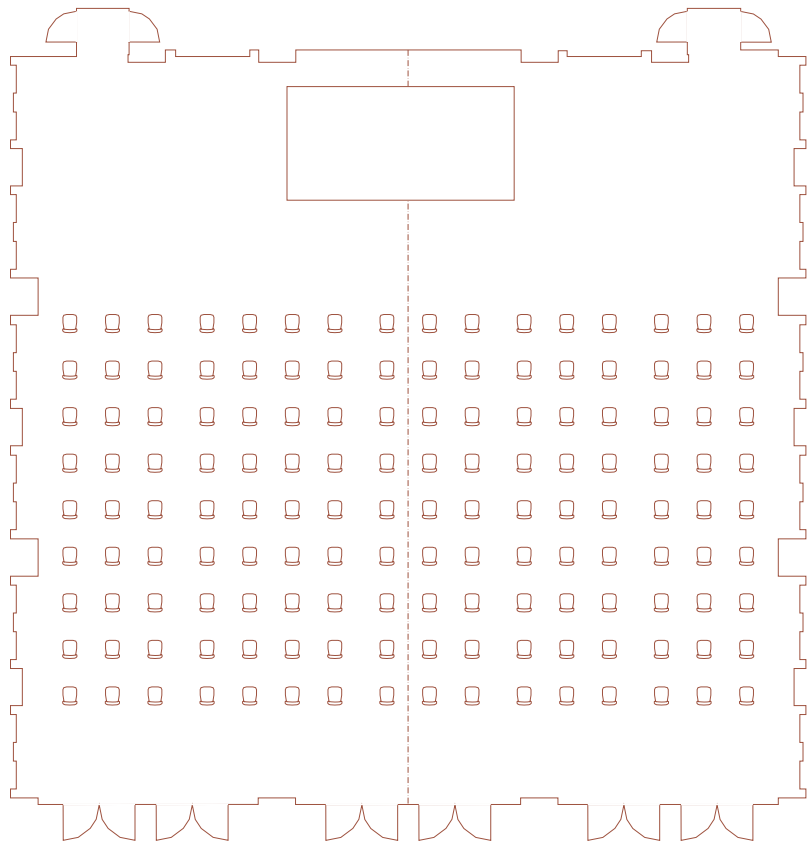

The Pavilion Ballroom

Types of set up

Banquet
300

Classroom
200

Theatre
300

U shape
60

Boardroom
42

Cocktail
350