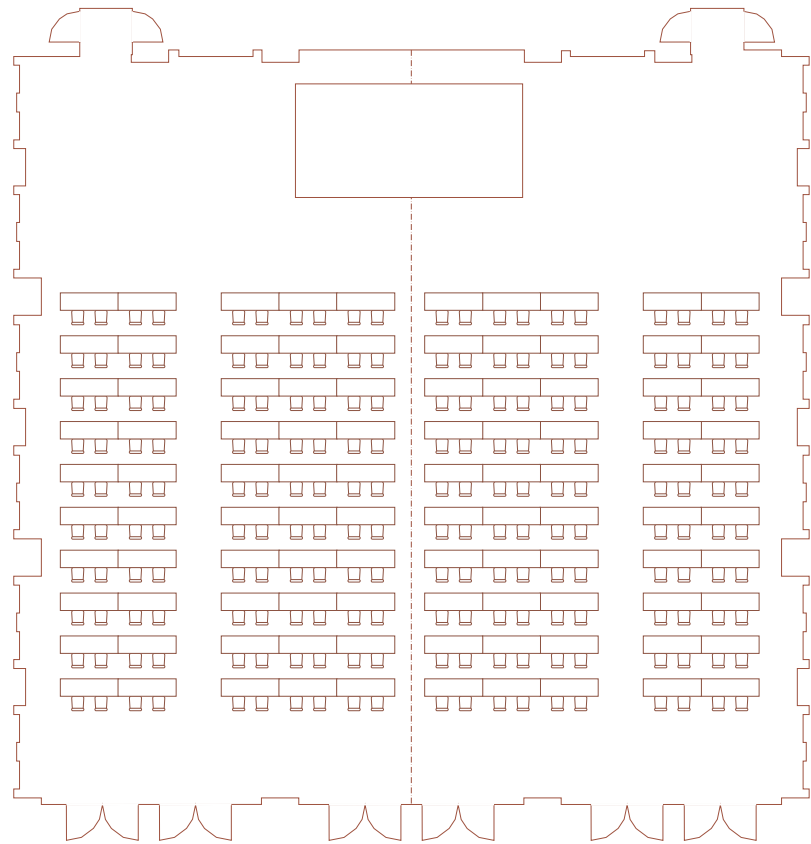

The Pavilion Ballroom

Types of set up

Banquet
300

Classroom
200

Theatre
300

U shape
60

Boardroom
42

Cocktail
350